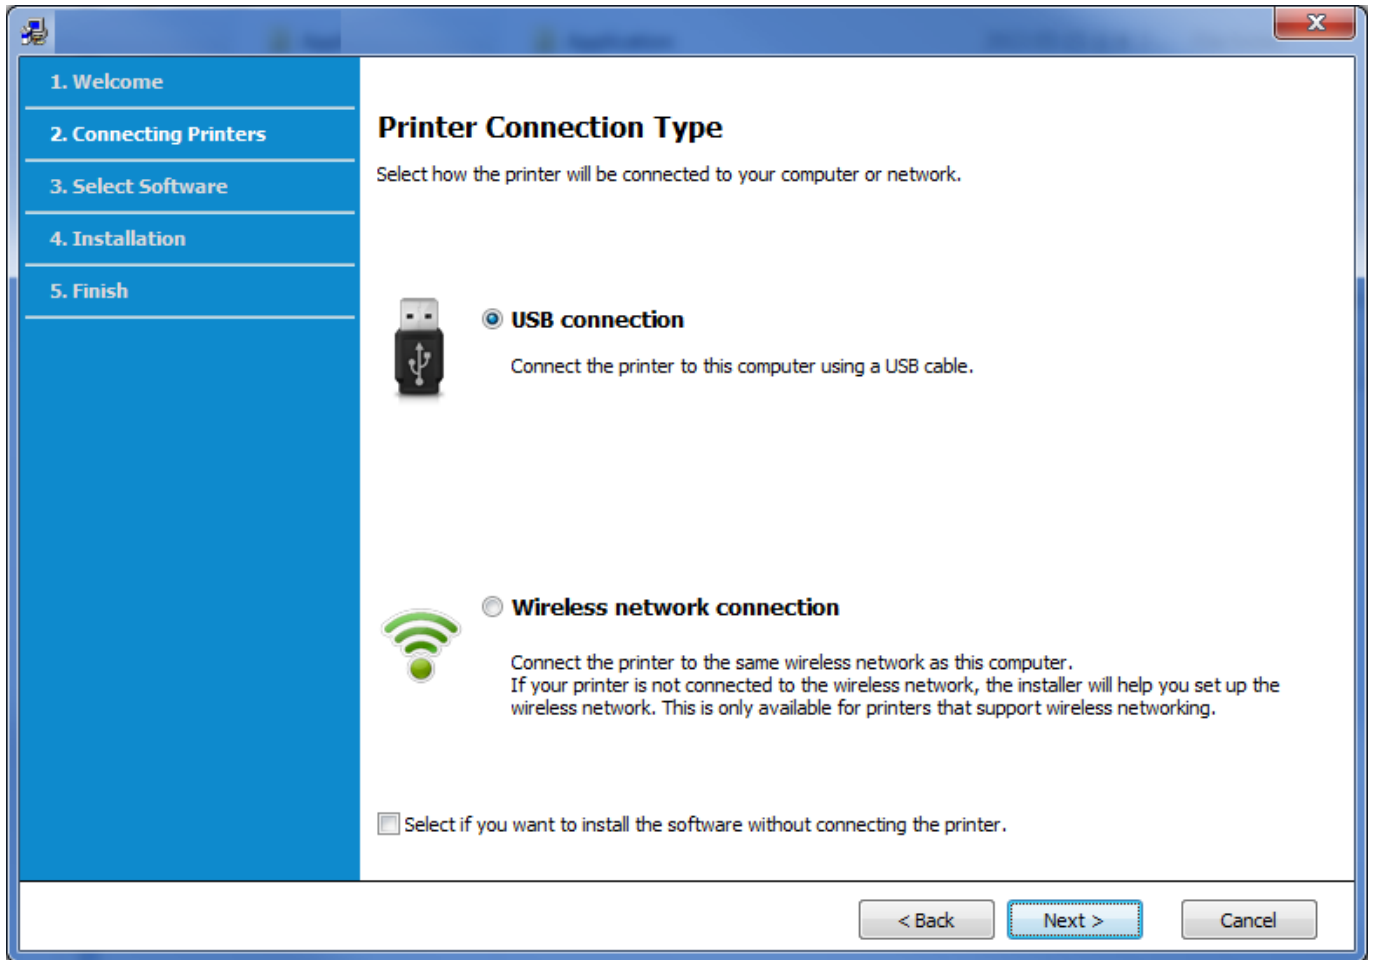

 SECURE SCANNED

You need to [log in](#) before you can post comments.

Navigation

Registration

FAQ

[Samsung Xpress M2020w Manual Mac](#)

[Samsung Xpress M2020w Manual Mac](#)

File was found and ready to download!